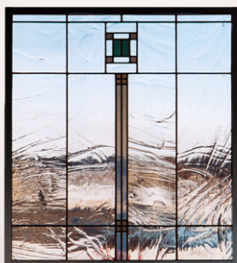

AFFORDABLE CUSTOM DESIGN FOR THE LOOK OF DISTINCTION, "A DESIGN FOR EVERY HOME"

These cabinet doors have been designed to appeal to a wide range of tastes and architectural styles. They can incorporate many types of European and American glass, including privacy or see thru.

Since they are made individually, all panels are custom sized to fit any cabinet, hutch or entertainment center.

Enjoy and appreciate the timeless beauty and quality of leaded glass that adds a sense of elegance to any environment.

CHOOSE THE WARMTH OF LEADED GLASS

Choose any of these styles or create your own unique design using any of the many beautiful glasses available.

GUARANTEED QUALITY

Ter Haar Stained Glass Studio guaranties quality in our cabinet, hutch, transom, door panel, and home window creations.

We offer a variety of lead types:

- Pewter lead
- Pewter non-lead
- Brass
- Copper
- Zinc

See the sample box for glass type examples. Bevel glass is also available.

A